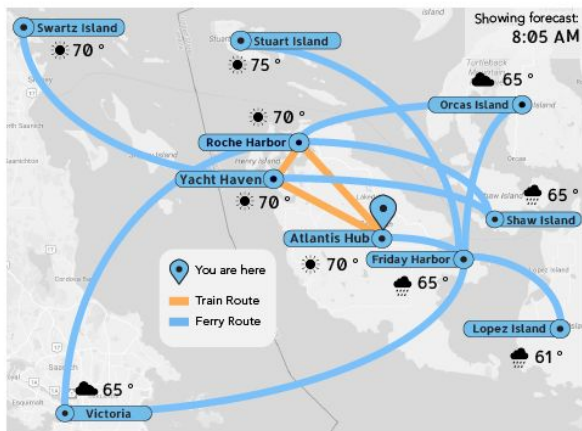

# Patrick Mulvaney

EnCo engineer  
Plans on the fly  
Wants flexibility of finding fastest  
way to destination

• The PTF pass allows you to easily combine trips. PTF-enabled trips are indicated with a dot.

## Oakland

Next flight comes at 4:01 pm.

## Yacht Haven

PTF	DEPART	ARRIVAL	ID	BOARD AT	STATUS
🚤 •	9:00	9:40	---	Ro. Har. A	On Time